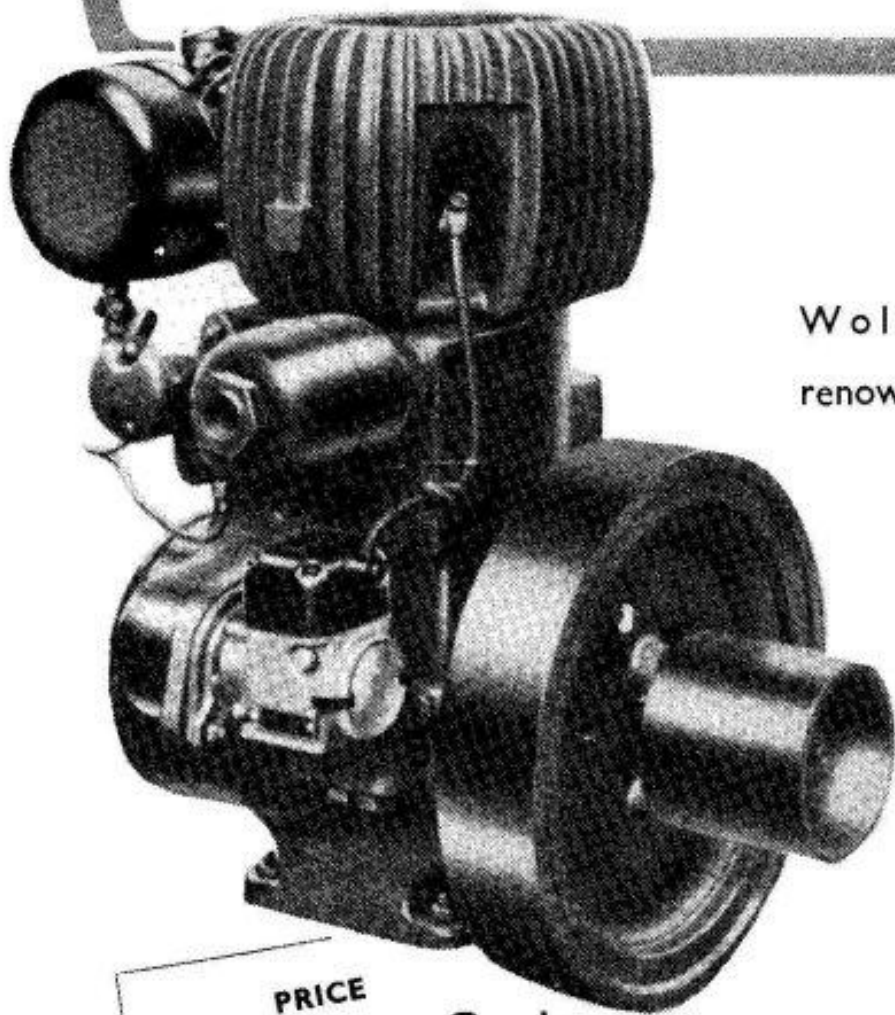

# WOLSELEY ENGINES

**PETROL - PETROL/PARAFFIN**

*The Choice of those who demand the Best*

**1½ - 5 H.P.**

Wolseley Engines are renowned for their ease of starting and economy in running costs — the ideal general purpose engine for the farm.

PRICE  
**£40 - 19 - 0**  
COMPLETE WITH PULLEY

**WOLSELEY**